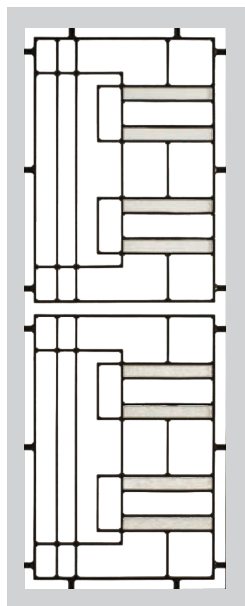

HINGED DOOR | PANELS WITH COLOURED INSERTS