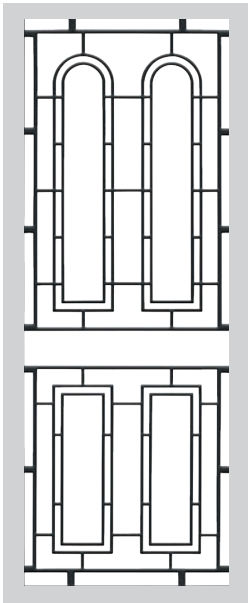

COLOURED GLASS INSERTS

Colours are for illustrative purposes

SP71AB | ART DECO

With Coloured Disc Inserts

PANEL	WITH LUGS Height x Width (mm)	WITH OUT LUGS Height x Width (mm)
A	967 x 812	898 x 620
B	967 x 812	898 x 620

2 per door

PANEL	WITH LUGS Height x Width (mm)	WITH OUT LUGS Height x Width (mm)
A	1066 x 813	995 x 620
B	884 x 813	773 x 620

ORDER CODE	COLOUR
SP29A	Mill Finish
SP29B	Powder coat (See Colour Options)

HINGED DOOR | COLONIAL CLASSIC DESIGN

SP44AB | CLASSIC

PANEL	WITH LUGS Height x Width (mm)	WITH OUT LUGS Height x Width (mm)
A	1074 x 813	1000 x 620
B	772 x 813	698 x 620

ORDER CODE	COLOUR
SP44A	Mill Finish
SP44B	Powder coat (See Colour Options)

(ON RUN OUT) *Panel not available once stock depleted*

SP51AB | DUAL ARCH

PANEL	WITH LUGS Height x Width (mm)	WITH OUT LUGS Height x Width (mm)
A	1065 x 813	996 x 620
B	766 x 813	697 x 620

ORDER CODE	COLOUR
SP51A	Mill Finish
SP51B	Powder coat (See Colour Options)