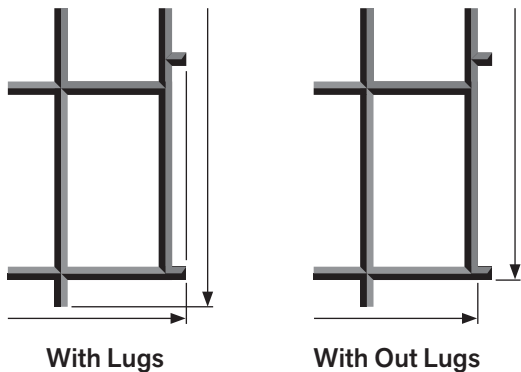

COLONIAL CAST PANELS | SECURITY & BARRIER DOOR HARDWARE

Colonial Cast Panels are manufactured from cast aluminium and powder coated to offer a longevity of such value that it will last decades longer than good taste allows.

Panels are in two sections, top (A) and bottom (B)

All panels have a wide selection of powder coat colour options available, along with large variety of panel styles on offer adds an even greater choice available.

DECORATIVE GLASS INSERTS

Cast panel design offering a selection of glass panes.

COLOURED INSERTS

Single coloured inserts are fixed into the panel and offer a range of colours.

COLONIAL CLASSIC DESIGN

Timeless designs featuring decorative cast styles.

FLOATING DECORATIVE PANELS

Mounted on Doric's aluminium SP67 Punch Mesh, these cast panels are available ready for door frame fitment.

READING MEASUREMENTS