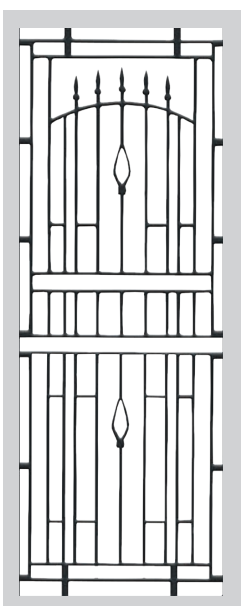

SP29AB | GATE

2 per door

PANEL	WITH LUGS Height x Width (mm)	WITH OUT LUGS Height x Width (mm)
A	1066 x 813	995 x 620
B	884 x 813	773 x 620

ORDER CODE	COLOUR
SP29A	Mill Finish
SP29B	Powder coat (See Colour Options)