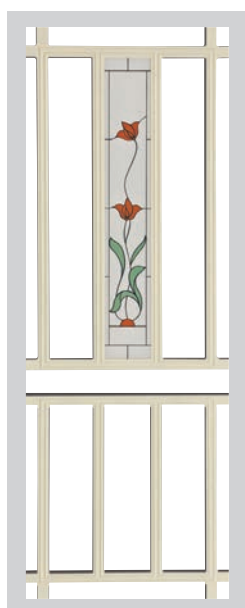

 CUSTOM ON REQUEST

HINGED DOOR | PANELS WITH DECORATIVE GLASS INSERTS

SP61AB

PANEL	WITH LUGS	WITH OUT LUGS
	Height x Width (mm)	Height x Width (mm)
A	1135 x 813	1055 x 620
B	694 x 813	615 x 620

ORDER CODE	GLASS INSERT	COLOUR
SP61A	<ul style="list-style-type: none"> Black Orchid Red Orchid Kookaburra Rose Jewel 	Powder coat (See Colour Options)
SP61B		